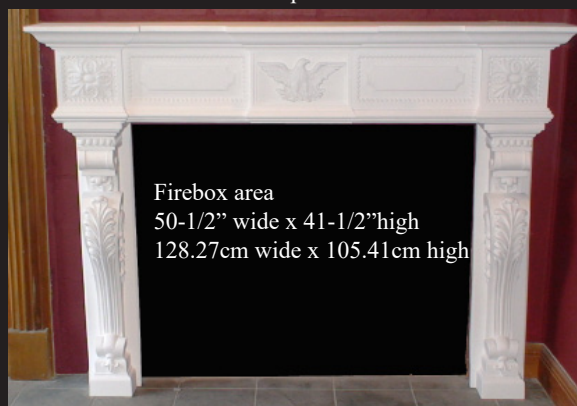

Imperial Fireplace Mantel IPFP5001

Display Model for low heat applications

Imperial Productions®

Imperial Productions

Imperial Productions®

Imperial Productions®

Top Mantel:
73-3/16" wide x 10-13/16" deep
185cm wide x 27.48cm deep

Height
Floor to
Top
54-1/2"
138.42cm

Firebox area
50-1/2" wide x 41-1/2" high
128.27cm wide x 105.41cm high

Made from ArchPolymer. A Polyurethane product that has the consistency of White Pine. You can cut it screw it just like wood. Comes White Primed ready to paint.