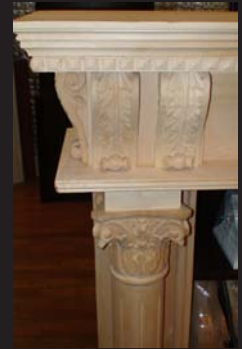

Imperial Productions® IPFPCV18 Hand Carved Hardwood

ImperialProductions®

Top 73-1/2" (186.69cm) x Depth 12" (30.48cm)

Height
52"
132cm

Firebox area
Wide = 51-1/4"
(130cm)
High 40" (101.6cm)

Hand Carved Unfinished Wood
Shown here in Maple, may need filling and minor sanding prior to staining. Use professional finisher craftsman.
Wood is a combustible material for applications where the material is not exposed to temperatures beyond 130 degrees F for extended periods of time.
Check with the firebox manufacturer for the heat created.
Wood Burner: Use Marble or Granite as inset panels.
Check local building codes for clearances between the mantel, granite & firebox.
All measurements are approximate only and may vary upon production.